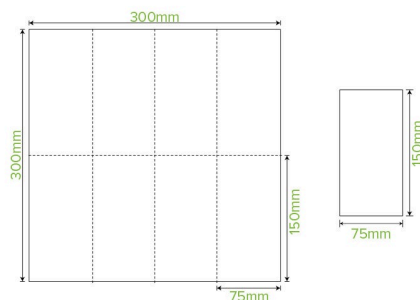

# 1-Ply 1/8 Fold Natural Lunch BioNapkin L-LN1/8-1PN

Not all paper napkins are created equal! Eco-friendly 1-ply 1/8 fold natural lunch napkins are made from FSC™ Mix certified paper pulp & carbon neutral. BioNapkins are recyclable (if not too soiled) and home compostable. Custom printing available.

<b>Carton quantity:</b> 3000	<b>Sleeves per carton:</b> 6	<b>Units per sleeve:</b> 500
<b>Carton Size LxWxH (cm):</b> 46x32x25	<b>Carton gross weight (kg):</b> 6.200000	<b>Carton barcode:</b> 19344062020100
<b>Raw Material:</b> Paper - FSC™ Mix certified paper	<b>Lining/coating:</b> None	<b>Window Material:</b> None
<b>Printing Type:</b> None	<b>Inks:</b> None	<b>Dimensions top LxW (mm):</b> 300x300
<b>Dimensions base LxW (mm):</b> 300x300	<b>Product weight (g):</b> 1.75	<b>Thickness:</b> 1-Ply
<b>Use:</b> N/A	<b>Manufactured:</b> China	<b>Customise:</b> Print
<b>MOQ custom:</b> 90000	<b>Mould fees:</b> Yes - see custom packaging	<b>Environmental production certified:</b> ISO 14001
<b>Quality product certified:</b> ISO 9001	<b>Factory food safety certified:</b> ISO 22000	<b>Corporate social accreditation:</b> SMETA
<b>Home compostable:</b> Yes	<b>Industrially compostable:</b> Yes	<b>Recyclable:</b> Yes - In The Paper Recycling if Not Contaminated With Food